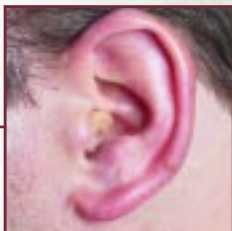

Neckloop

- Allows wireless receive transmission when used with a Wireless Receiver
- 29" or 49" lengths available in beige color

Wireless Receiver eliminates the need for an acoustic tube